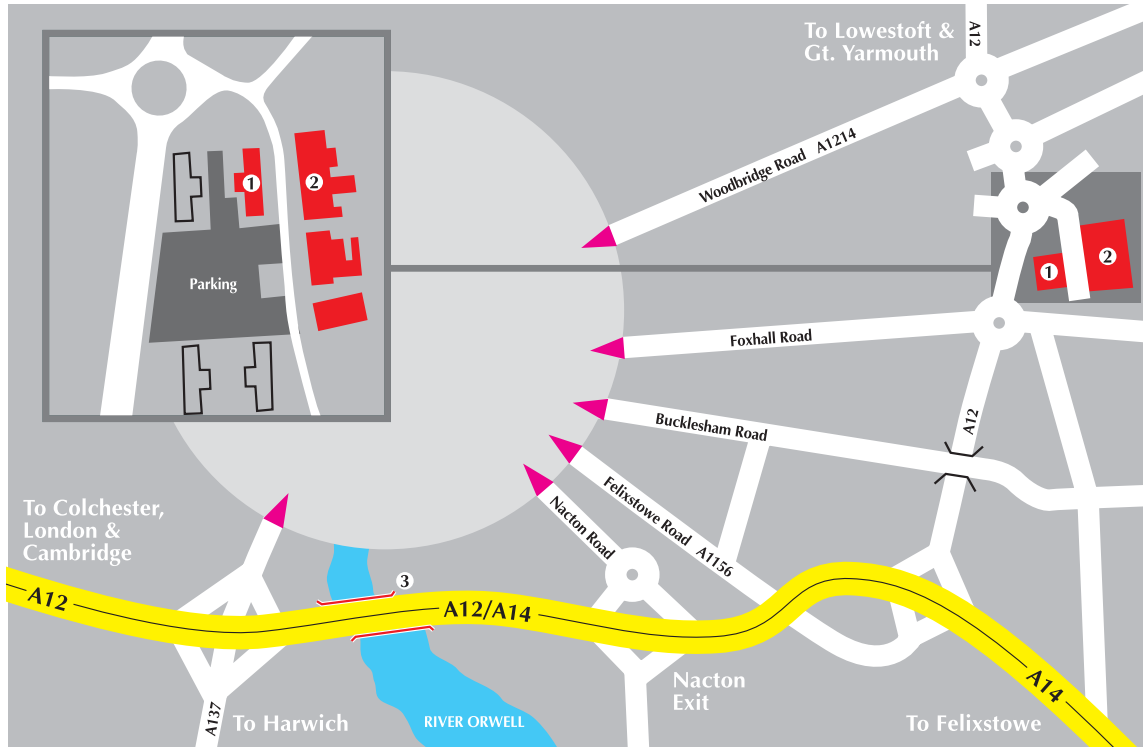

MAP AND DIRECTIONS TO OUR OFFICE

41 Barrack Square, Martlesham Heath, Ipswich IP5 3RF
 Telephone: 01473 611211 Fax: 01473 610560

- 1 Barker Gotelee, 41 Barrack Square, Martlesham Heath, Ipswich IP5 3RF
- 2 BT Adastral Park
- 3 Orwell Bridge
- ▶ To Ipswich Town Centre

From Cambridge/Bury St Edmunds

Take the **A14** eastbound past **Stowmarket, Claydon** and past the first two exits for Ipswich (A1156 and Sroughton Ind. Estate). Continue on A14 under junction with A12 (large Tesco up on left). Continue at 'From Tesco & Toys'R'Us' below...

From London/Colchester

Travel north on A12 (dual carriageway) to a large roundabout with **Tesco & Toys'R'Us'** opposite, turn right onto **A14**, signposted Felixstowe. Continue at 'From Tesco & Toys'R'Us' below...

From Tesco & Toys'R'Us:

On the A14 dual carriageway go east over the **Orwell bridge**. Ignore first exit to Ransome's Europark Industrial Estate. Take the next slip road and turn left at roundabout at end of slip for **A12 Lowestoft and Woodbridge**. Travel north on **A12** dual carriageway looking out for the **BT tower block** (cube on a column). Turn right at second roundabout, then follow round to the right. After 150 yards **Barker Gotelee** is in first brick building on the right. Take the second opening (entrance) into the square on the right immediately beyond the Barker Gotelee building. Follow round the car park back to the Barker Gotelee building where the entrance faces the car park.