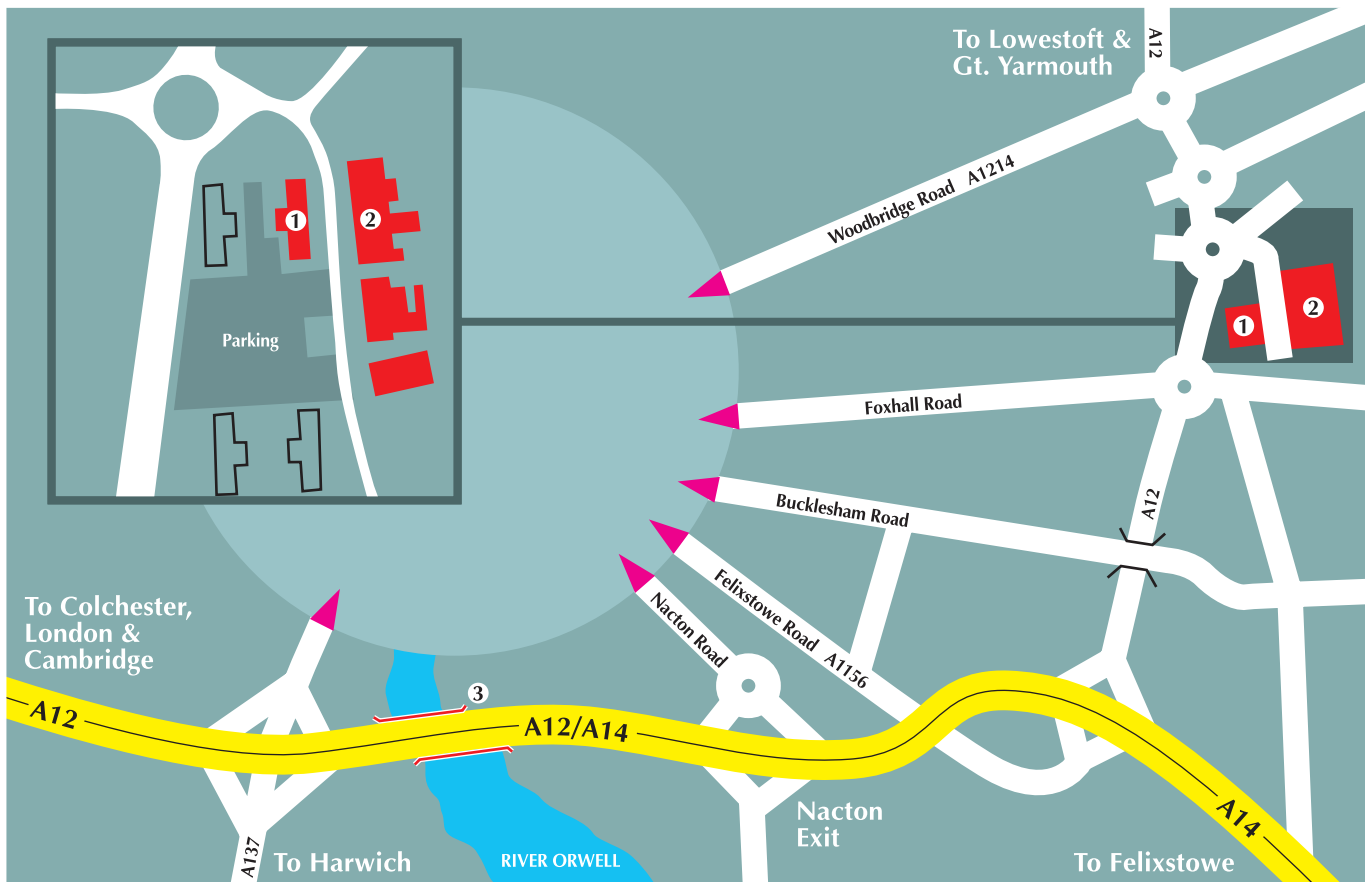

BARKER GOTELEE

S O L I C I T O R S

MAP AND DIRECTIONS TO IPSWICH OFFICE

41 Barrack Square, Martlesham Heath, Ipswich IP5 3RF

Telephone: 01473 611211 Fax: 01473 610560

- 1 Barker Gotelee, 41 Barrack Square, Martlesham Heath, Ipswich IP5 3RF
 - 2 BT Adastral Park
 - 3 Orwell Bridge
- ▶ To Ipswich Town Centre

From Cambridge/Bury St Edmunds

Take the **A14** eastbound past **Stowmarket**, **Claydon** and past the first two exits for Ipswich (A1156 and Sproughton Ind. Estate). Continue on A14 under junction with A12 (large Tesco up on left). From here the A14 (dual carriageway) is also the A12 for a while. *Continue at 'From Tesco & Toys'R'Us' below...*

From London/Colchester

Travel north on A12 (dual carriageway) to a large roundabout with **Tesco & Toys'R'Us'** opposite, turn right onto **A14/A12**. *Continue at 'From Tesco & Toys'R'Us' below...*

From Tesco & Toys'R'Us:

On the A12/A14 dual carriageway go east over the **Orwell bridge**. Ignore first exit to Ransome's Europark Industrial Estate. After BP petrol station on left take next slip road and turn left at roundabout at end of slip for **A12 Lowestoft** and **Woodbridge**. Travel north on **A12** dual carriageway looking out for the **BT tower block** (cube on a column). Turn right at second roundabout, then follow round to the right. After 150 yards **Barker Gotelee** is in first brick building on the right. Take the second opening (entrance) into the square on the right immediately beyond the Barker Gotelee building. Follow round the car park back to the Barker Gotelee building where the entrance faces the car park.